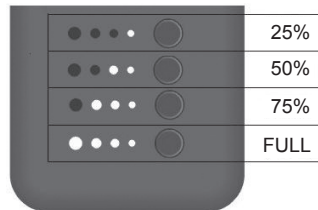

- Rocketfish Mobile Battery Case
- Charging cable
- Quick Setup Guide

Installing your iPhone 3G/S into your power case

- 1 Remove the faceplate from your power case by pulling one side of the faceplate away from the case.

- 2 Firmly slide your iPhone 3G/S into the back of the case.

- 3 Replace the faceplate.

You are ready to charge your iPhone.

Notes:

- Fully charge your iPhone's battery before using your iPhone.
- When the power case and iPhone batteries are fully charged, the four LED indicators turn on.
- When the iPhone battery is fully drained in your Rocketfish power case, the iPhone charging icon will revert to its normal usage.
- The power case includes a USB cable. Use the provided USB cable to charge your power case.

Charging your Rocketfish Power case and iPhone

- 1 Connect your Power case (iPhone already installed) to the supplied USB power cable.
- 2 Connect power cable to any USB power source to begin charging.

LED indicators

Your power case has four LED indicators and a charge checking button.

To check the amount of charge in the battery, press the checking button. The LED indicators light to indicate the amount of charge.