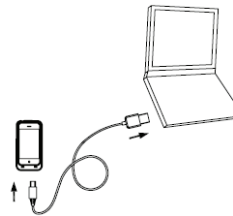

- 2 Firmly slide your iPhone 3G/S into the back of the case.

- 3 Replace the faceplate.

You are ready to charge your iPhone.

Notes:

- Fully charge your iPhone's battery before using your iPhone.
- When the power case and iPhone batteries are fully charged, the four LED indicators turn on.
- When the iPhone battery is fully drained in your Rocketfish power case, the iPhone charging icon will revert to its normal usage.
- The power case includes a USB cable. Use the provided USB cable to charge your power case.

Charging your Rocketfish Power case and iPhone

- 1 Connect your Power case (iPhone already installed) to the supplied USB power cable.
- 2 Connect power cable to any USB power source to begin charging.

LED indicators

Your power case has four LED indicators and a charge checking button.

To check the amount of charge in the battery, press the checking button. The LED indicators light to indicate the amount of charge.

Charging your Battery Case For use with UL listed ITE

- 1 Make sure that you have inserted your iPhone into the Battery Case.
- 2 Plug the included USB cable into your Battery Case and a USB port on a computer.
- 3 Charge until the LED indicators read Full.