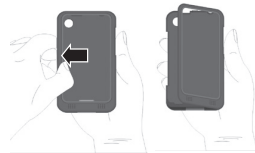

Battery Case for iPhone 3G/3GS

RF-KL12

QUICK SETUP GUIDE

Features

- Doubles the life of your iPhone battery
- Durable snap-on case
- Up to 4 hours talk time
- Up to 8 hours video
- Up to 35 hours music

Package contents

- Rocketfish Mobile Battery Case
- Charging cable
- Quick Setup Guide

Installing your iPhone 3G/S into your power case

- 1 Remove the faceplate from your power case by pulling one side of the faceplate away from the case.

- 2 Firmly slide your iPhone 3G/S into the back of the case.

- 3 Replace the faceplate.

You are ready to charge your iPhone.

Notes:

- Fully charge your iPhone's battery before using your iPhone.
- When the power case and iPhone batteries are fully charged, the four LED indicators turn on.
- When the iPhone battery is fully drained in your Rocketfish power case, the iPhone charging icon will revert to its normal usage.
- The power case includes a USB cable. Use the provided USB cable to charge your power case.