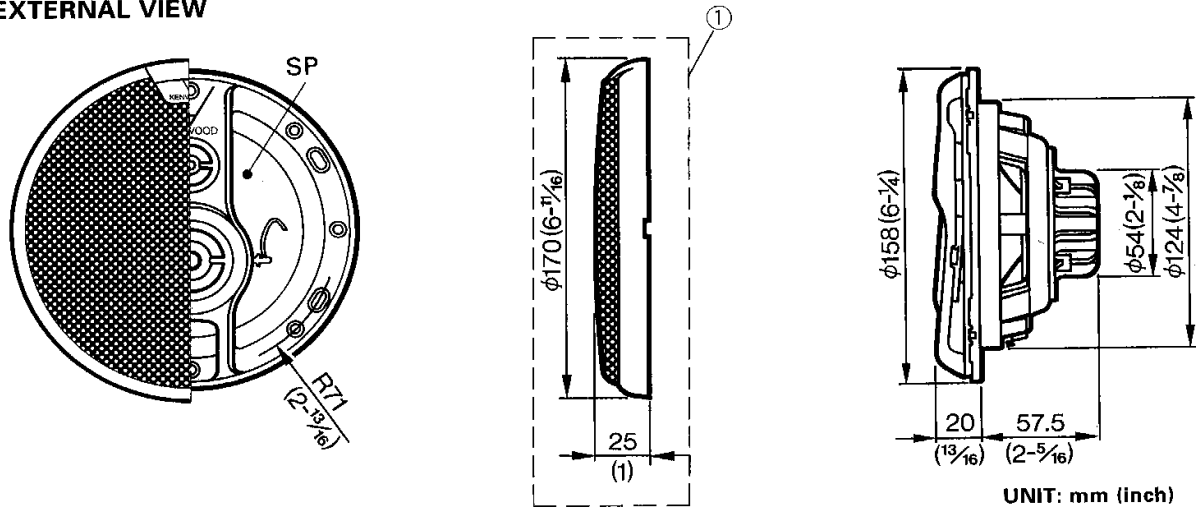

DOOR/REAR DECK SPEAKER

KFC-HQR16

SERVICE MANUAL

KENWOOD

©1996-1 PRINTED IN JAPAN
B51-6957-00 (MC) 1342

EXTERNAL VIEW