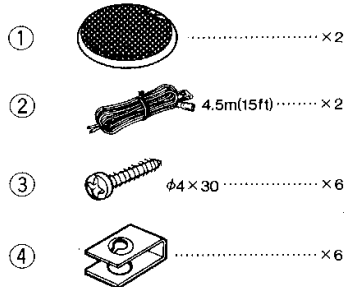

DOOR/REAR DECK SPEAKER

KFC-HQR16

SERVICE MANUAL

KENWOOD

©1996-1 PRINTED IN JAPAN
B51-6957-00 (MC) 1342

EXTERNAL VIEW

PARTS INCLUDED

PARTS LIST

★ New Parts

Parts without **Parts No.** are not supplied.Les articles non mentionnés dans le **Parts No.** ne sont pas fournis.Teile ohne **Parts No.** werden nicht geliefert.

Ref No.	New Parts	Parts No.	Description
①	★	B06-0985-08	Grille assy
②	★	E30-5292-08	Speaker cord
③, ④		N99-1086-18	Screw set
SP	★	T15-0301-08	Speaker

SPECIFICATIONS

Speakers	
Woofer	158mm(6in) Injection P.P. Cone Type
	33g×2(1.16oz×2) Neodymium Magnet
Midrange	40mm(1-9/16in) P.P.T.A. Balanced Dome Type
Tweeter	25mm(1in) P.P.T.A. Balanced Dome Type
Peak Power	150 Watts
Frequency Response	35Hz~30,000Hz
Sensitivity	92dB/W at 1m
Impedance	4 Ohms
Net Weight With Grille	980g(2.2lb)/Pair