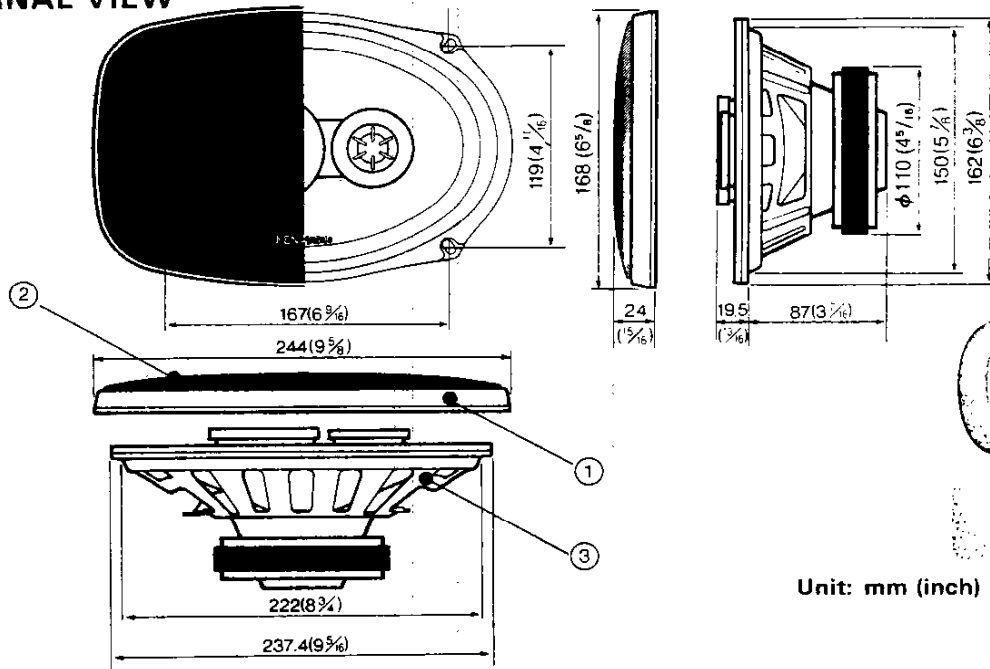

KFC-6991

SERVICE MANUAL

KENWOOD

© 1988-1 PRINTED IN JAPAN
B51-3411-10 (G) 1107

EXTERNAL VIEW

Q.C.
COPY

Unit: mm (inch)

PARTS INCLUDED

- (M4-70mm) × 8
- × 8
- M4 × 8
- φ4 × 8
- M4 × 8
- × 2
- (φ4-40) × 8
- 5m(16.4ft) × 2

SPECIFICATIONS

- Speakers
- Woofer..... 6 × 9in cone type, 20oz magnet
 - Mid-Range..... 1in dome type, 3.0oz magnet
 - Tweeter..... 5/8in dome type, 1.3oz magnet
 - Peak input power..... 200 Watts
 - Sensitivity..... 92dB/W at 1m
 - Impedance..... 4 ohms
 - Weight per speaker with grille..... 2.4kg (5.3lb)/pc