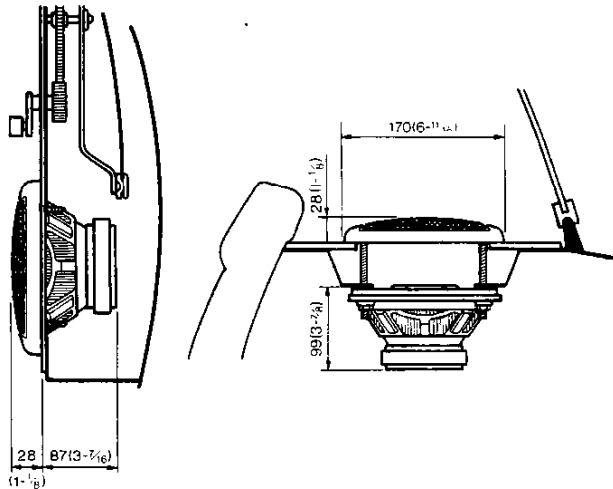

KFC-6983 SERVICE MANUAL

KENWOOD Q.C.

©1991-11 PRINTED IN JAPAN
B51-6395-00 (MC) 1517

EXTERNAL VIEW

unit: mm (inch)

PARTS INCLUDED

SPECIFICATIONS

Speakers

- Woofer ————— 153 × 229mm (6 × 9in) Resin-Coated Cone Type. 340g (12oz) Magnet
- Mid-Range ————— φ 70mm (2-3/4in) Water Resistant Cone Type.
- Tweeter ————— φ 25mm (1in) Dome Type
- Peak Power ————— 150Watts
- Frequency Response ————— 30 ~ 2,600Hz
- Sensitivity ————— 92dB/W at 1m
- Impedance ————— 4Ohms
- Weight Per Speaker with Grille — 3,120g (6.9lb)/Pair

Ref. No.	New Parts	Parts No.	Description
①	*	B 06-0699-08	GILLE ASSY
②	*	E 30-5117-08	CORD SET
③	*	F 09-1038-08	PFOTECTOR
④	*	J 69-0103-08	VISCOUS TAPE
⑤	*	N 99-1220-08	SCREW SET
⑥	*	T 15-0207-08	SPEAKER