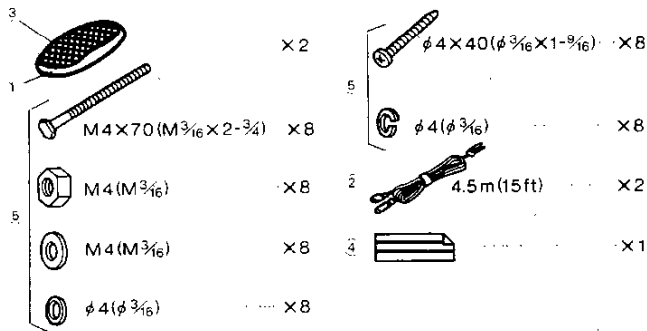

KFC-6983 SERVICE MANUAL

KENWOOD Q.C.

©1991-11 PRINTED IN JAPAN
B51-6395-00 (MC) 1517

EXTERNAL VIEW

unit: mm (inch)

PARTS INCLUDED

SPECIFICATIONS

Speakers

- Woofer ————— 153 × 229mm (6 × 9in) Resin-Coated Cone Type. 340g (12oz) Magnet
- Mid-Range ————— φ 70mm (2-3/4in) Water Resistant Cone Type.
- Tweeter ————— φ 25mm (1in) Dome Type
- Peak Power ————— 150Watts
- Frequency Response ————— 30 ~ 2,600Hz
- Sensitivity ————— 92dB/W at 1m
- Impedance ————— 4Ohms
- Weight Per Speaker with Grille — 3,120g (6.9lb)/Pair