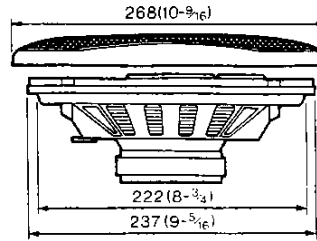

KFC-6983 SERVICE MANUAL

KENWOOD Q.C.

©1991-11 PRINTED IN JAPAN
B51-6395-00 (MC) 1517

EXTERNAL VIEW

unit: mm (inch)

PARTS INCLUDED

SPECIFICATIONS

Speakers

- Woofer ————— 153 × 229mm (6 × 9in) Resin-Coated Cone Type. 340g (12oz) Magnet
- Mid-Range ————— φ 70mm (2-3/4in) Water Resistant Cone Type.
- Tweeter ————— φ 25mm (1in) Dome Type
- Peak Power ————— 150Watts
- Frequency Response ————— 30 ~ 2,600Hz
- Sensitivity ————— 92dB/W at 1m
- Impedance ————— 4Ohms
- Weight Per Speaker with Grille — 3,120g (6.9lb)/Pair