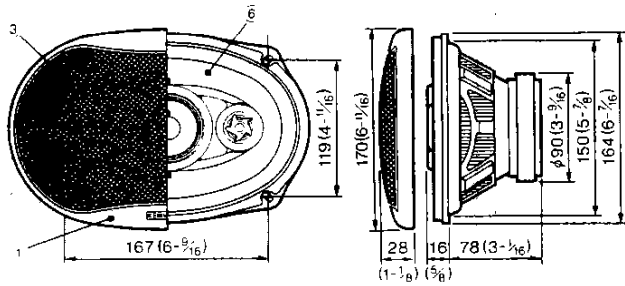

KFC-6983 SERVICE MANUAL

KENWOOD Q.C.

©1991-11 PRINTED IN JAPAN
B51-6395-00 (MC) 1517

EXTERNAL VIEW

unit: mm (inch)

PARTS INCLUDED

SPECIFICATIONS

Speakers

- Woofer ————— 153 × 229mm (6 × 9in) Resin-Coated Cone Type. 340g (12oz) Magnet
- Mid-Range ————— φ 70mm (2-3/4in) Water Resistant Cone Type.
- Tweeter ————— φ 25mm (1in) Dome Type
- Peak Power ————— 150Watts
- Frequency Response ————— 30 ~ 2,600Hz
- Sensitivity ————— 92dB/W at 1m
- Impedance ————— 4Ohms
- Weight Per Speaker with Grille — 3,120g (6.9lb)/Pair