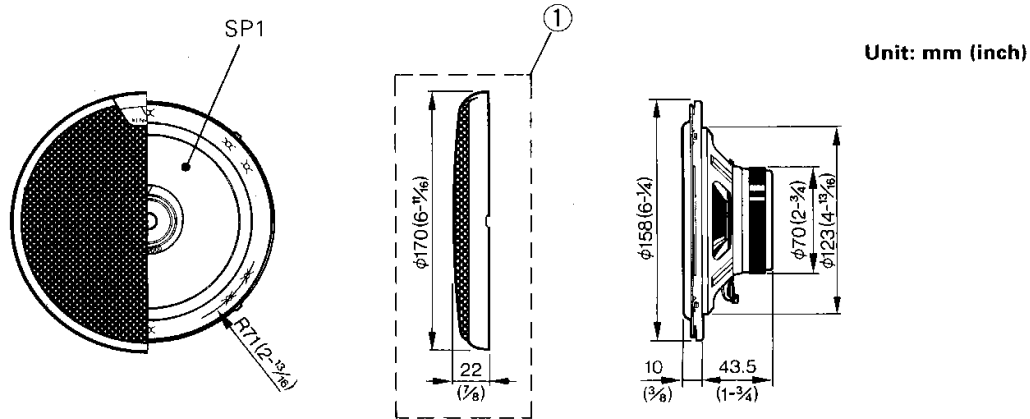

DOOR/REAR DECK SPEAKER
KFC-1665
 SERVICE MANUAL

KENWOOD

©1996-1 PRINTED IN JAPAN
 B51-6947-00 (MC) 1342

EXTERNAL VIEW

PARTS INCLUDED

- ① × 2
- ② 4.5m(15ft) × 2
- ③ φ4 × 30 × 6
- ④ × 6

PARTS LIST

★ New parts
 Parts without **Parts No.** are not supplied.
 Les articles non mentionnés dans le **Parts No.** ne sont pas fournis.
 Teile ohne **Parts No.** werden nicht geliefert.

Ref No.	New Parts	Parts No.	Description
①		B06-0975-08	Grille ass'y
②		E30-5283-08	Speaker cord
③, ④		N99-1086-18	Screw set
SP1	★	T15-0304-08	Speaker

SPECIFICATIONS

- Speakers**
- Woofer 158mm(6in) Film Overlaid
 Cone Type 160g(5.5oz) Magnet
 - Tweeter 35mm(1-3/8in) Balanced Dome Type
 - Peak Power 80 Watts
 - Frequency Response 45Hz~20,000Hz
 - Sensitivity 91dB/W at 1m
 - Impedance 4 Ohms
 - Net Weight With Grille 1,200g(2.6lb)/Pair