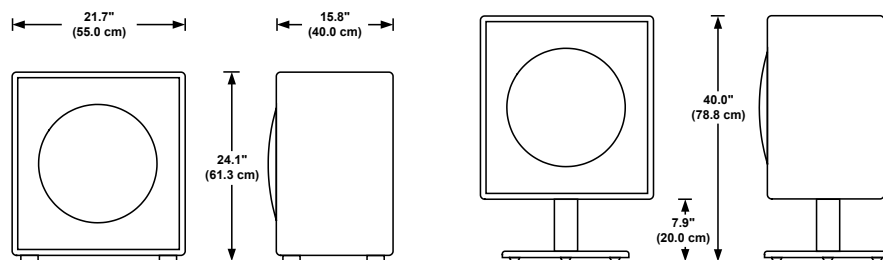

Technical Specifications

Design

- Designed by the Geneva Lab in-house design team
- Cabinet finish: Piano lacquered wood, available in white, black and red color

Sound

- Speaker system: 2 x 1" tweeters, 2 x 5 1/4" woofers and 2 x 8" sub-woofers
- Power Amplifier: Digital hi-fi amplifier (Class D) with 600 (6 x 100) Watt output

Audio

- iPod Universal Dock
- Supported models: iPod video, iPod nano, iPod with color display, iPod photo, 4G iPod, iPod mini and 3G iPod.
- CD-Player: slot loading CD player
- Supported disk formats: CD-Audio, CD-ROM and CD-RW (MP3 files)
- Supported disk sizes: 4 3/4 inches (12 cm) and 3 1/8 inches (8 cm)
- FM Radio: digital tuner with 6 presets

External audio inputs

- MP3-player in: 1/8 inch (3.5 mm) plug for iPod Shuffle® and other MP3-players
- Line in: RCA plug for external input sources like PC, DVD, game console and TV

Electrical requirements

- Line voltage: 100-240V AC, 50Hz to 60Hz (auto switch)
- Power consumption: maximum 325W, standby 0.8W

Size and weight

- Width x height x depth: 21.7" x 24.1" x 15.7" (55.0 cm x 61.3 cm x 40.0 cm)
- Weight: 84 pounds (38 kg)

Included accessories

- Remote control
- iPod Dock Adapters: set of 7 pieces (for different iPod models)
- Adapter cable for MP3-player: 1/8 inch (3.5 mm) plugs on both ends
- Line in cable: RCA jacks, 9 feet long (3 meters)
- AC power cable
- External FM wire antenna

Optional accessories

- Floor stand in aluminum finish. Weight: 28 pounds (12.7 kg)

Overview:

The Geneva Sound System model XL is a very powerful complete stereo system, crafted in a single cabinet made out of piano lacquered wood. With its built-in stereo tweeters, woofers and 8 inch subwoofers and powered by a 600 Watts high fidelity digital amplifier, it will deliver a sound performance normally expected from a very large and exclusive stereo system. Its wide frequency range, from a deep bass to crystal clear highs and its ample power, will let you experience your music in ways you never done before. It is a very versatile system that plays all genres of music very well and can support very large rooms. Model XL features an iPod Universal Dock compatible with iPod® models with dock connectors (including, iPod video , iPod nano, iPod photo and iPod mini) a built-in slot-loading CD (that also plays CD-ROM with MP3 files) and a FM radio with digital tuner and presets. All controlled with the included remote. It also connects to other MP3 players, vinyl, TV or any audio with using the enclosed audio and line-out (RCA) cables. It uses advanced patented EmbracingSound™ professional sound technology to deliver true stereo in a single cabinet. It has a LED display visible under the front cover showing input and track playing. This model comes with rubber feet. An optional floor stand in aluminum is available for this model.