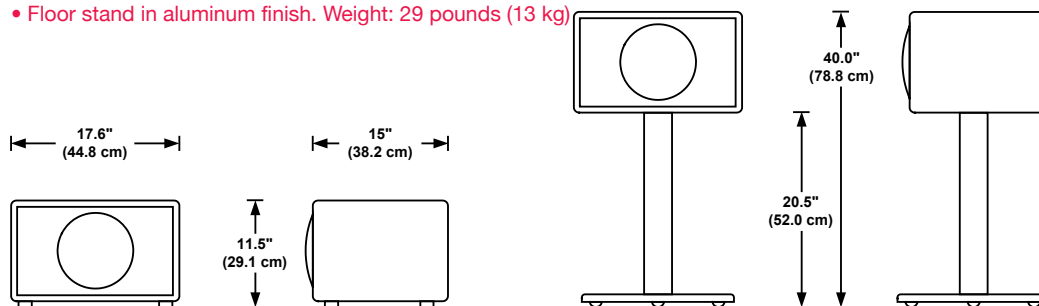

Technical Specifications

Design

- Designed by the Geneva Lab in-house design team
- Cabinet finish: Piano lacquered wood, available in white, black and red color

Sound

- Speaker system: 2 x 1" tweeters and 2 x 5 1/4" woofers
- Power Amplifier: Digital hi-fi amplifier (Class D) with 2 x 50 Watt output

Audio

- iPod Universal Dock
- Supported models: iPod video, iPod nano, iPod with color display, iPod photo, 4G iPod, iPod mini and 3G iPod.
- CD-Player: slot loading CD player
- Supported disk formats: CD-Audio, CD-ROM and CD-RW (MP3 files)
- Supported disk sizes: 4 3/4 inches (12 cm) and 3 1/8 inches (8 cm)
- FM Radio: digital tuner with 6 presets

External audio inputs

- MP3-player in: 1/8 inch (3.5 mm) plug for iPod Shuffle® and other MP3-players
- Line in: RCA plug for external input sources like PC, DVD, game console and TV

Electrical requirements

- Line voltage: 100-240V AC, 50Hz to 60Hz (auto switch)
- Power consumption: maximum 125W, standby 0.8W

Size and weight

- Width x height x depth: 17.6" x 11.5" x 15" (44.8 cm x 29.1 cm x 38.2 cm)
- Weight: 38 pounds (17.2 kg)

Included accessories

- Remote control
- iPod Dock Adapters: set of 7 pieces (for different iPod models)
- Adapter cable for MP3-player: 1/8 inch (3.5 mm) plugs on both ends
- Line in cable: RCA jacks, 9 feet long (3 meters)
- AC power cable
- External FM wire antenna

Optional accessories

- Floor stand in aluminum finish. Weight: 29 pounds (13 kg)

Overview:

The Geneva Sound System model L is a complete stereo system, crafted in a single cabinet made out of piano lacquered wood. Considering its compact size, the sound performance is remarkable, from a deep bass to crystal clear highs. It is a very versatile system that plays all genres of music very well and can support a relatively large room size. Your music will sound better than ever. Model L features an iPod Universal Dock compatible with iPod® models with dock connectors (including, iPod video, iPod nano, iPod photo and iPod mini) a built-in slot-loading CD (that also plays CD-ROM with MP3 files) and a FM radio with digital tuner and presets. All controlled with the included remote. It also connects to other MP3 players, vinyl, TV or any audio with using the enclosed audio and line-out (RCA) cables. The system is powered by a very high quality digital amplifier delivering 100 Watts of high-end digital stereo. It uses the same patented EmbracingSound™ professional sound technology as model XL. It has a LED display visible under the front cover showing input and track playing. This model comes with rubber feet. An optional floor stand in aluminum is available for this model.