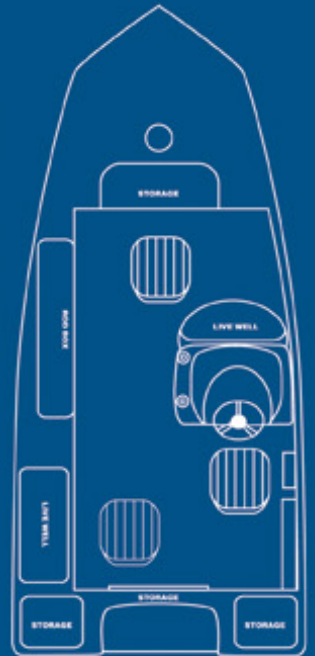

MS-57 SPECIFICATIONS

- 7 persons or 1019 lbs.
- 1450 lbs. – persons, motor and gear
- 150 horsepower maximum
- Hull weight – Approx. 1200lbs
- Length – 18'9"
- Beam – 96" (8')
- Draft – 10" -12" (approx.)

Whether you are fishing for large mouth bass on Lake Fork, trolling for walleye on Lake Erie, or chasing a snook in the Keys, the MS-57 has all the features you need. It is called the Multi-Species because its roomy side console design allows for multiple styles of fishing while still having rough and shallow water abilities.

Side Console w/Baitwell in Front

Rod Box on the Side

MOW Chair Seating