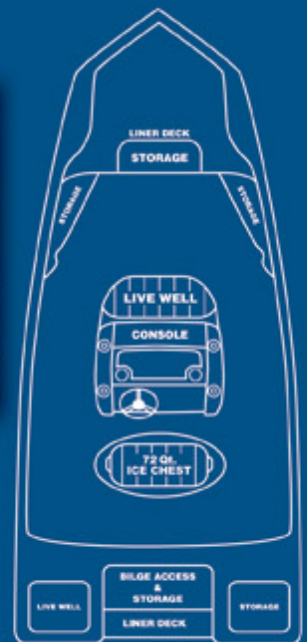

# 190 Deluxe

## 190 DELUXE SPECIFICATIONS

- 7 persons or 1019 lbs.
- 1450 lbs. – persons, motor and gear
- 150 horsepower maximum
- Hull weight – Approx. 1100 lbs
- Length – 18'9"
- Beam – 96"
- Draft – 8" -10"

The 190 Deluxe has the same proven Blue Wave Classic hull design that will plane fast and run shallow. This deluxe model comes equipped with outstanding features such as a port livewell, front casting deck with angleboxes and an extended rear casting deck. A step up from the traditional classic series, the 190 Deluxe offers a cosmetic finish on both the front and back decks that gives it a unique look and feel without losing any of the quality Blue Wave is known for.

Port Livewell

Extended Back Casting Deck

Front Casting Deck w/Angleboxes