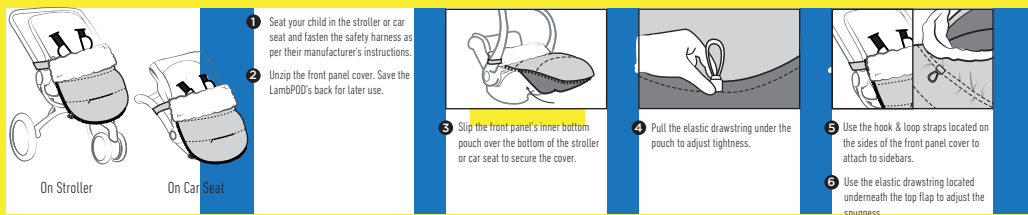

7 A.M.[®]
ENFANT
P A R I S
N E W Y O R K

User Manual
LAMBPOD

User Manual

LAMBPOD

HOW TO USE ON STROLLER

HOW TO USE ON CARSEAT

HOW TO ONLY USE FRONT PANEL COVER

The LambPod is machine washable. The care labels are located on the internal side of the product.

WARNING: Never leave child unattended in this product. Make sure that the child's face is not covered by any part of this product. Child should never be placed face-down in this product. Do not use this product as sleepwear or bedding. The child should not put buttons, plastic ends, snaps or other parts of this product into her/his mouth. Always use care when using zippers to avoid injury to the child.