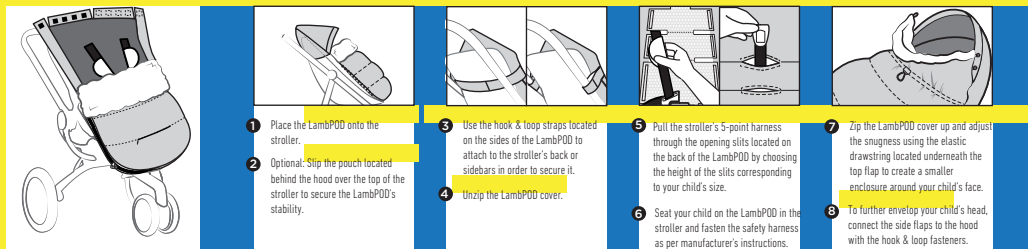

7 A.M.[®]
ENFANT
P A R I S
N E W Y O R K

User Manual
LAMBPOD

User Manual

LAMBPOD

HOW TO USE ON STROLLER

HOW TO USE ON CARSEAT

HOW TO ONLY USE FRONT PANEL COVER

The LambPod is machine washable. The care labels are located on the internal side of the product.

WARNING: Never leave child unattended in this product. Make sure that the child's face is not covered by any part of this product. Child should never be placed face-down in this product. Do not use this product as sleepwear or bedding. The child should not put buttons, plastic ends, snaps or other parts of this product into her/his mouth. Always use care when using zippers to avoid injury to the child.