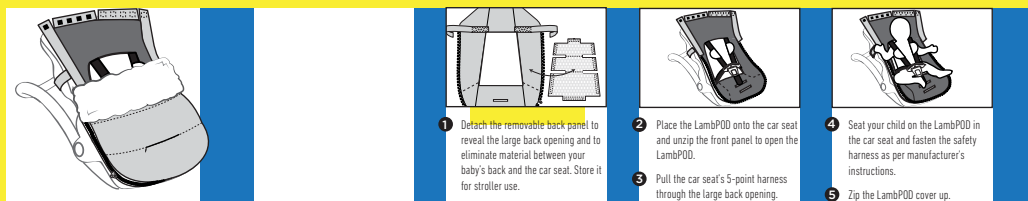

7 A.M.[®]
ENFANT
P A R I S
N E W Y O R K

User Manual
LAMBPOD

User Manual

LAMBPOD

HOW TO USE ON STROLLER

HOW TO USE ON CARSEAT

HOW TO ONLY USE FRONT PANEL COVER

The LambPod is machine washable. The care labels are located on the internal side of the product.

WARNING: Never leave child unattended in this product. Make sure that the child's face is not covered by any part of this product. Child should never be placed face-down in this product. Do not use this product as sleepwear or bedding. The child should not put buttons, plastic ends, snaps or other parts of this product into her/his mouth. Always use care when using zippers to avoid injury to the child.