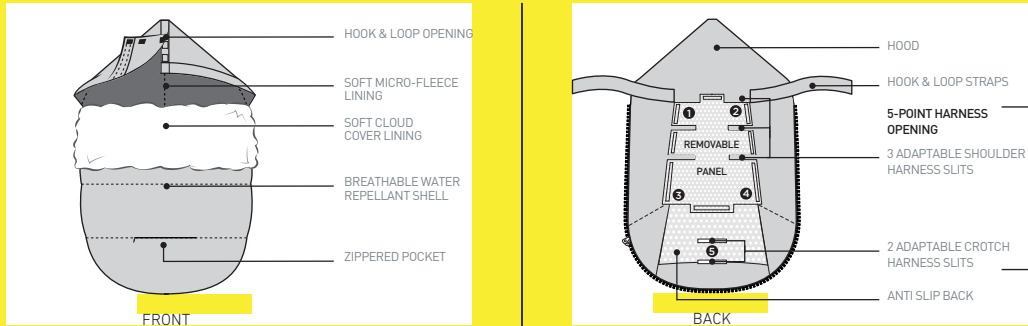

7 A.M.[®]
ENFANT
P A R I S
N E W Y O R K

User Manual
LAMBPOD

User Manual

LAMBPOD

HOW TO USE ON STROLLER

HOW TO USE ON CARSEAT

HOW TO ONLY USE FRONT PANEL COVER

The LambPod is machine washable. The care labels are located on the internal side of the product.

WARNING: Never leave child unattended in this product. Make sure that the child's face is not covered by any part of this product. Child should never be placed face-down in this product. Do not use this product as sleepwear or bedding. The child should not put buttons, plastic ends, snaps or other parts of this product into her/his mouth. Always use care when using zippers to avoid injury to the child.