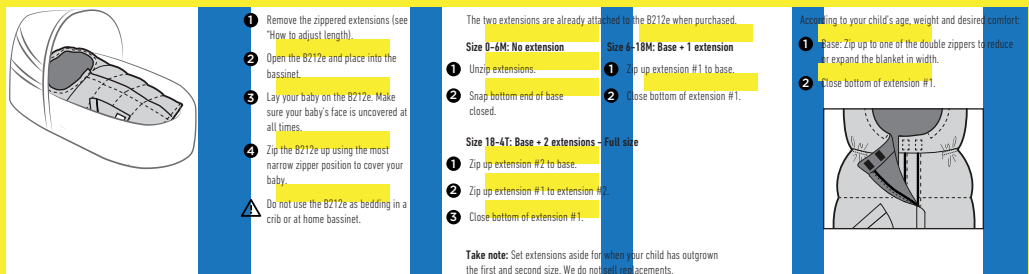

HOW TO USE IN BASSINET   HOW TO ADJUST LENGTH   HOW TO ADJUST WIDTH

WARNING: Never leave child unattended in this product. Make sure that the child's face is not covered by any part of this product. Child should never be placed face-down in this product. Do not use this product as sleepwear or bedding. The child should not put buttons, plastic ends, snaps or other parts of this product into her/his mouth. Always use care when using zippers to avoid injury to the child.