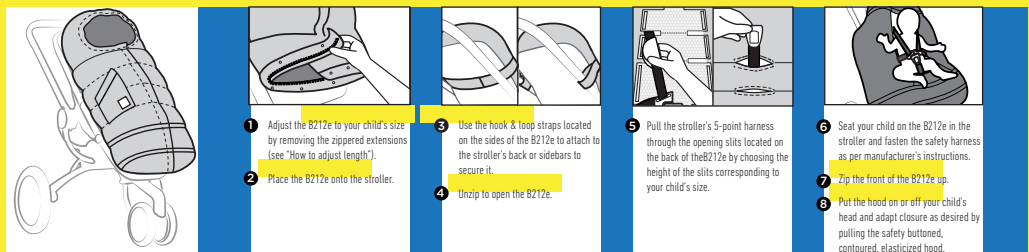

HOW TO USE ON STROLLER