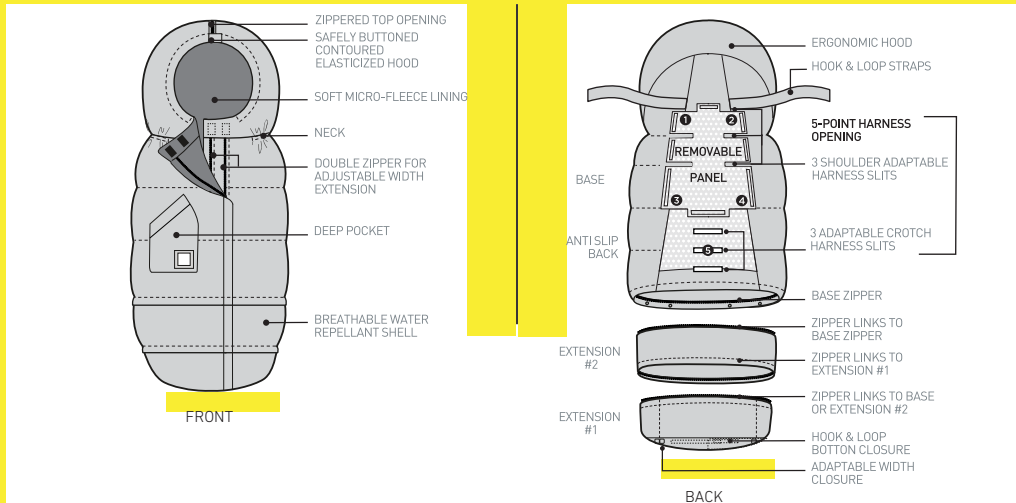

BLANKET 212 EVOLUTION®