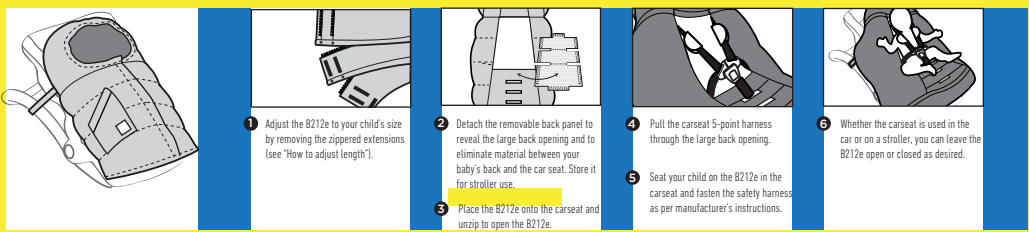

HOW TO USE ON CARSEAT