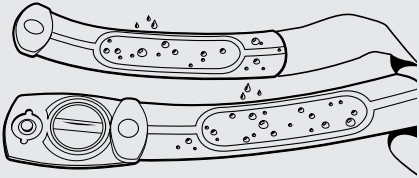

Viiiiva
Heart Rate Monitor

QUICK START GUIDE

Getting Started with Viiiiva

Your Viiiiva is pre-loaded with a CR2032 battery.

For the complete experience, download the 4iiii app for iOS or Android.
*Be sure to upgrade your firmware if prompted. We're always making improvements and adding new features.

For additional resources and videos, go to:
4iiii.com/support

1 Moisten the electrodes on the strap

Viiiiva will turn on automatically when worn and turn off 2 minutes after it's removed.

2 Adjust the Strap