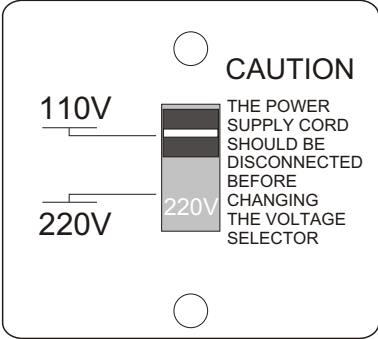

VOLTAGE INPUT

How to select right voltage input?

There's a voltage selector on the back panel of this unit and voltage intensity of this unit has been set between 220V originally.

Please check your local voltage intensity comply with this or not before operation. if not, you can select it between 110V by the voltage selector.

The power supply cord should be disconnected before adjusting the voltage input.

ACCESSORIES

There is a owner's manual in the package accompany with this unit, please check it when open the package.

- Owner's Manual 1
- Remote Control Unit ..... 1(AK-300/AK-400)
- Cell(AA) ..... 2(AK-300/AK-400)