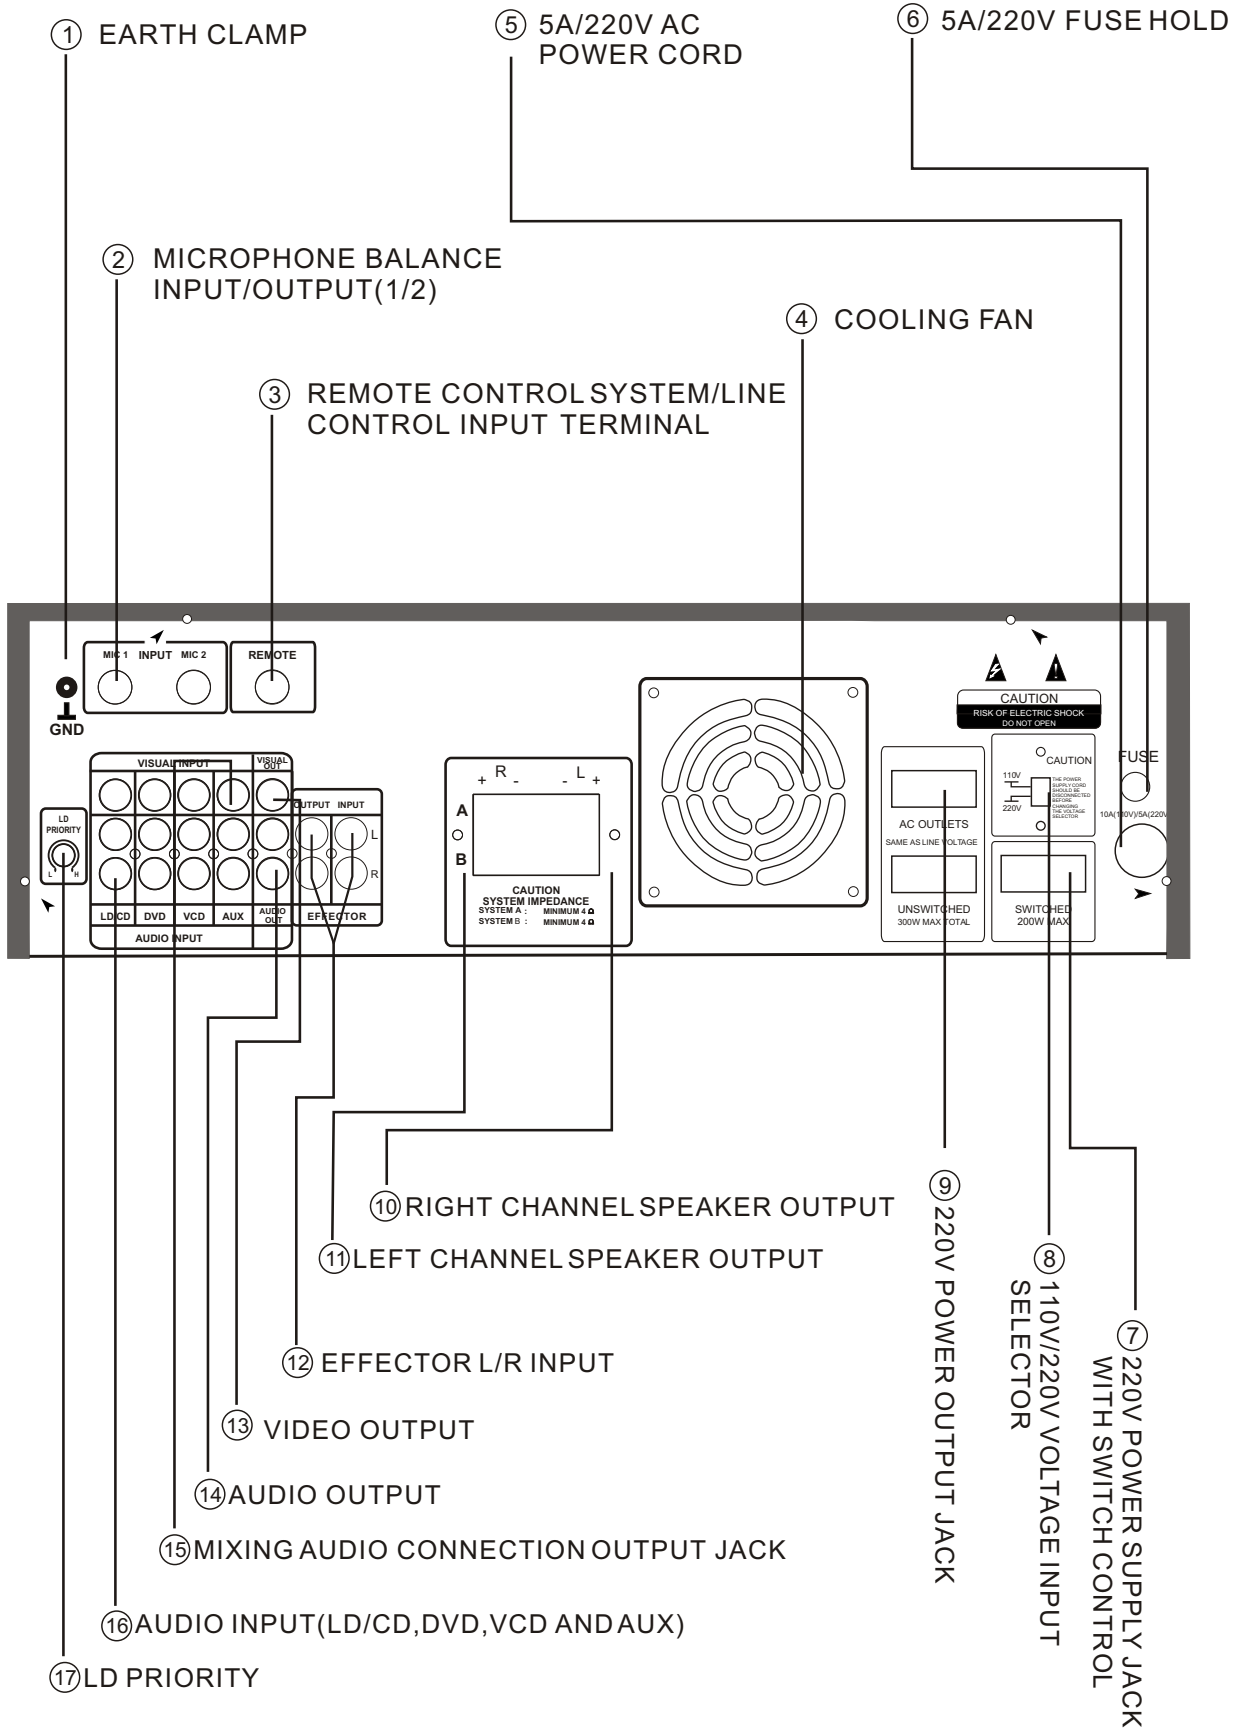

The power supply cord should be disconnected before adjusting the voltage input.

ACCESSORIES

There is a owner's manual in the package accompany with this unit, please check it when open the package.

- Owner's Manual 1
- Remote Control Unit 1(AK-300/AK-400)
- Cell(AA) 2(AK-300/AK-400)

SIGNAL CONNECTION CORDS

RCA plugs available

Note: RCA plug in red should insert into jack in red.

RCA plug in white should insert into jack in white.

FUNCTION INSTRUCTIONS (FRONT PANEL)

AK-300/AK-400

BACK PANEL

CONNECTIONS

BEFORE CONNECTION

CONNECTION OF SPEAKER CORDS

1. Press down the button as illustration, insert the cords into the hole.

2. Spring of the button will fix the cords.

Please select the suitable speaker cords and connect it through the shortest path.