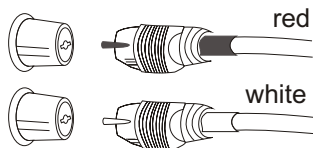

SIGNAL CONNECTION CORDS

RCA plugs available

Note: RCA plug in red should insert into jack in red.

RCA plug in white should insert into jack in white.

FUNCTION INSTRUCTIONS (FRONT PANEL)

AK-300/AK-400

BACK PANEL