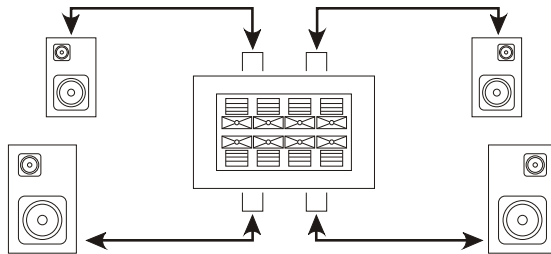

SIGNAL CONNECTION CORDS

RCA plugs available

Note: RCA plug in red should insert into jack in red.

RCA plug in white should insert into jack in white.

FUNCTION INSTRUCTIONS (FRONT PANEL)

AK-300/AK-400

BACK PANEL

CONNECTIONS

BEFORE CONNECTION

CONNECTION OF SPEAKER CORDS

1. Press down the button as illustration, insert the cords into the hole.

2. Spring of the button will fix the cords.

Please select the suitable speaker cords and connect it through the shortest path.

This unit could connect one or two group speakers simultaneously. If only connect one group speakers, you can select connect group A or group B. And please note that phase of the speaker cords are correct or not, if not, the sound will be felt unnatural and absence of low frequency.