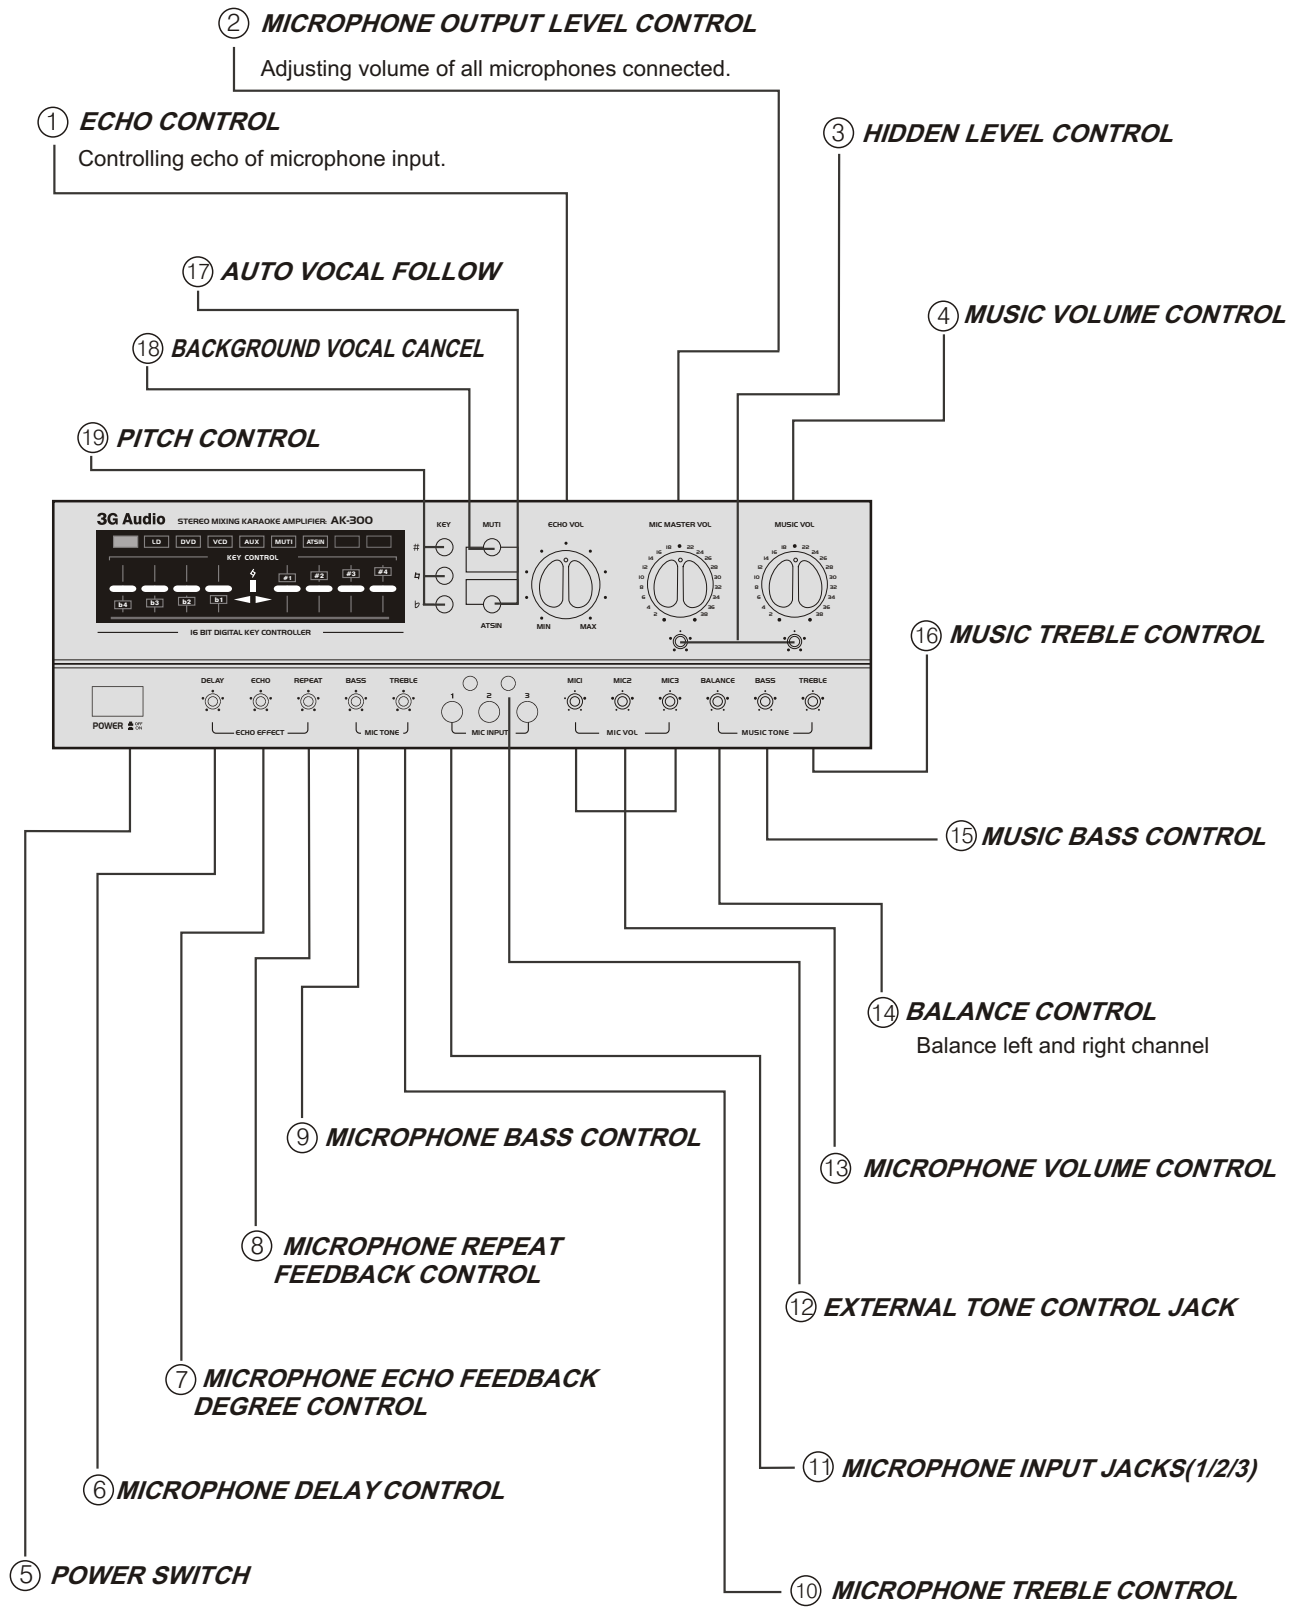

The power supply cord should be disconnected before adjusting the voltage input.

ACCESSORIES

There is a owner's manual in the package accompany with this unit, please check it when open the package.

- Owner's Manual 1
- Remote Control Unit 1(AK-300/AK-400)
- Cell(AA) 2(AK-300/AK-400)

SIGNAL CONNECTION CORDS

RCA plugs available

Note: RCA plug in red should insert into jack in red.

RCA plug in white should insert into jack in white.

FUNCTION INSTRUCTIONS (FRONT PANEL)

AK-300/AK-400

BACK PANEL

CONNECTIONS

BEFORE CONNECTION

CONNECTION OF SPEAKER CORDS

1. Press down the button as illustration, insert the cords into the hole.

2. Spring of the button will fix the cords.

Please select the suitable speaker cords and connect it through the shortest path.