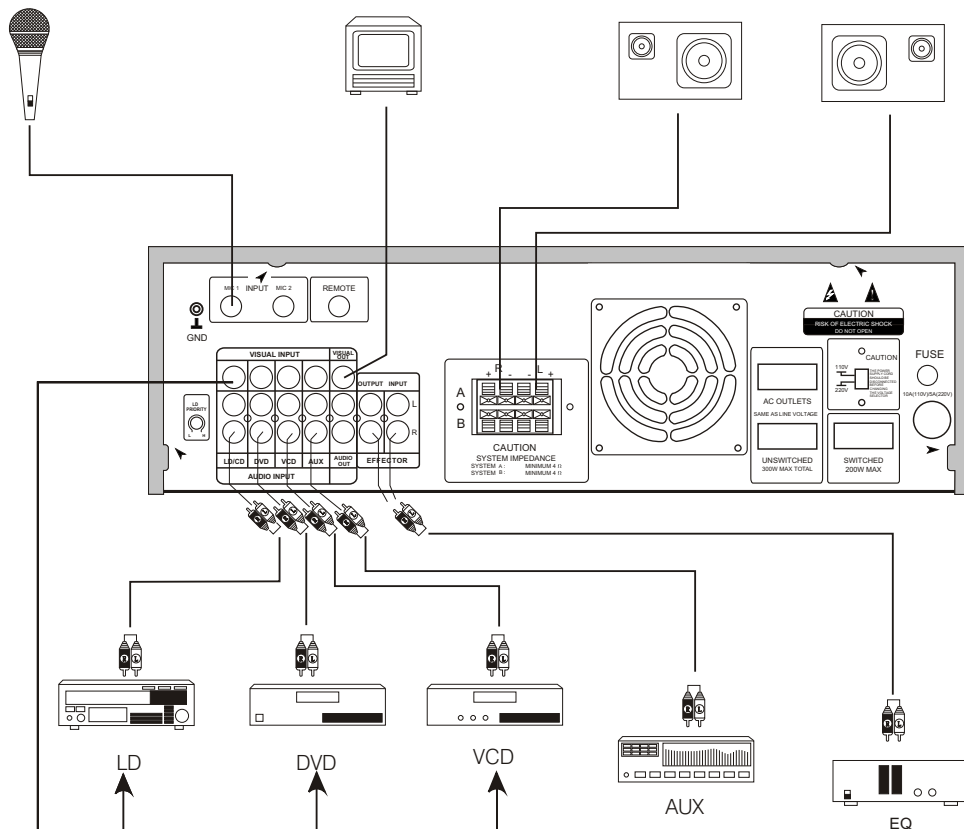

SYSTEM CONNECTION